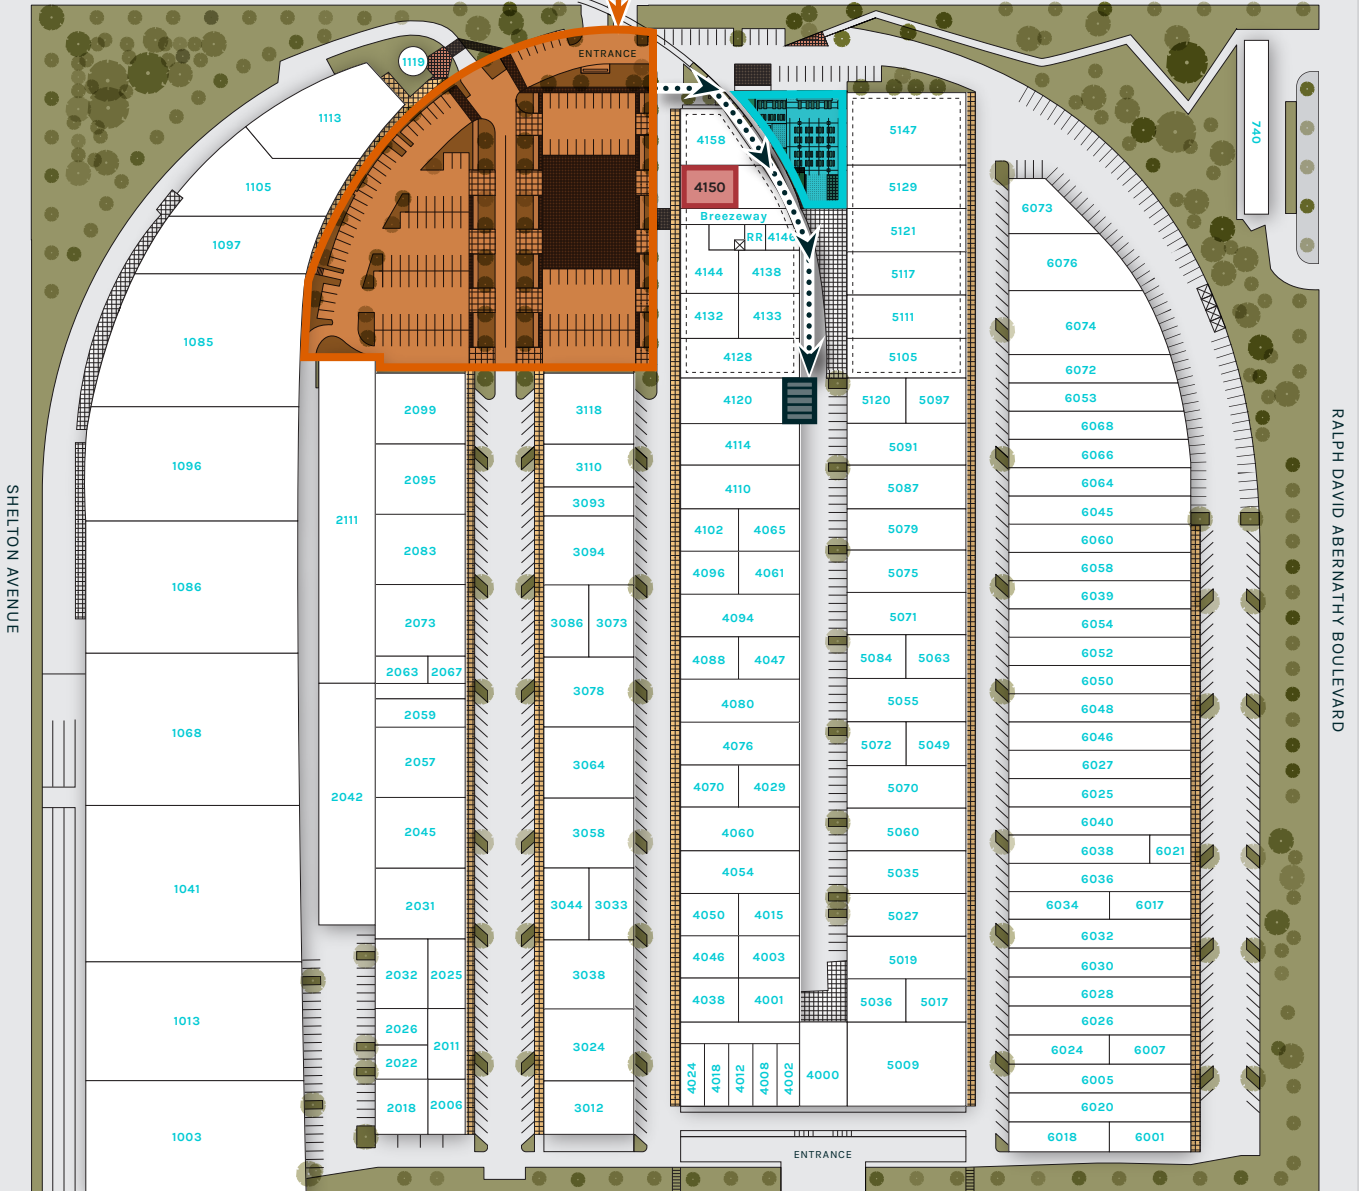

WELCOME TO THE MET

The Cultural Engine of Atlanta

CSX

ENTER

MURPHY AVENUE

- Entrance and Parking
- Exterior Stairs to Penthouse
- Leasing Office
- Courtyard

metatl.com
 680 Murphy Avenue SW
 Atlanta, GA 30310